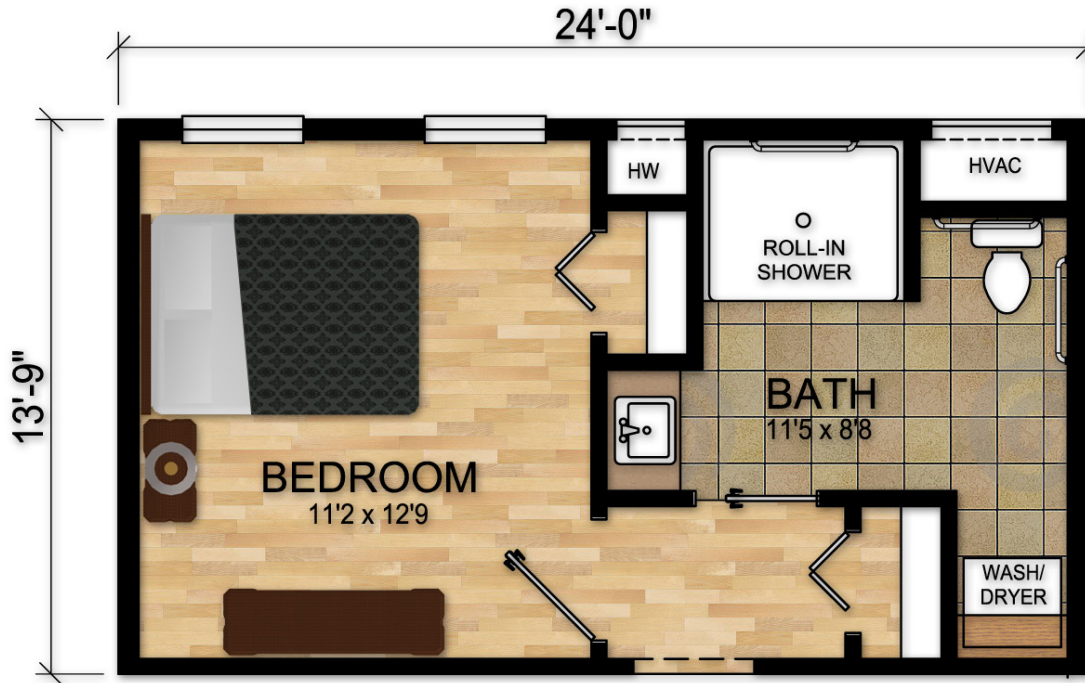

The Deerhurst Suite is perfect when exterior space is tight but interior amenities can't be compromised. The spacious bedroom gives easy access to the nearby bathroom. The dry version of our FlexAssist™ Bathroom is standard and smart use of this space allows a washer/dryer combination unit to easily be included for use and added convenience. With a simple upgrade of the shower to the optional walk-in tub, you can enjoy plenty of soaking time in your private bathroom.

Plan Details

Style: Suite
Living SqFt: 330
Bedrooms: 1
Bathrooms: FlexAssist™ Bathroom

BEDROOM/BATHROOM ADDITION